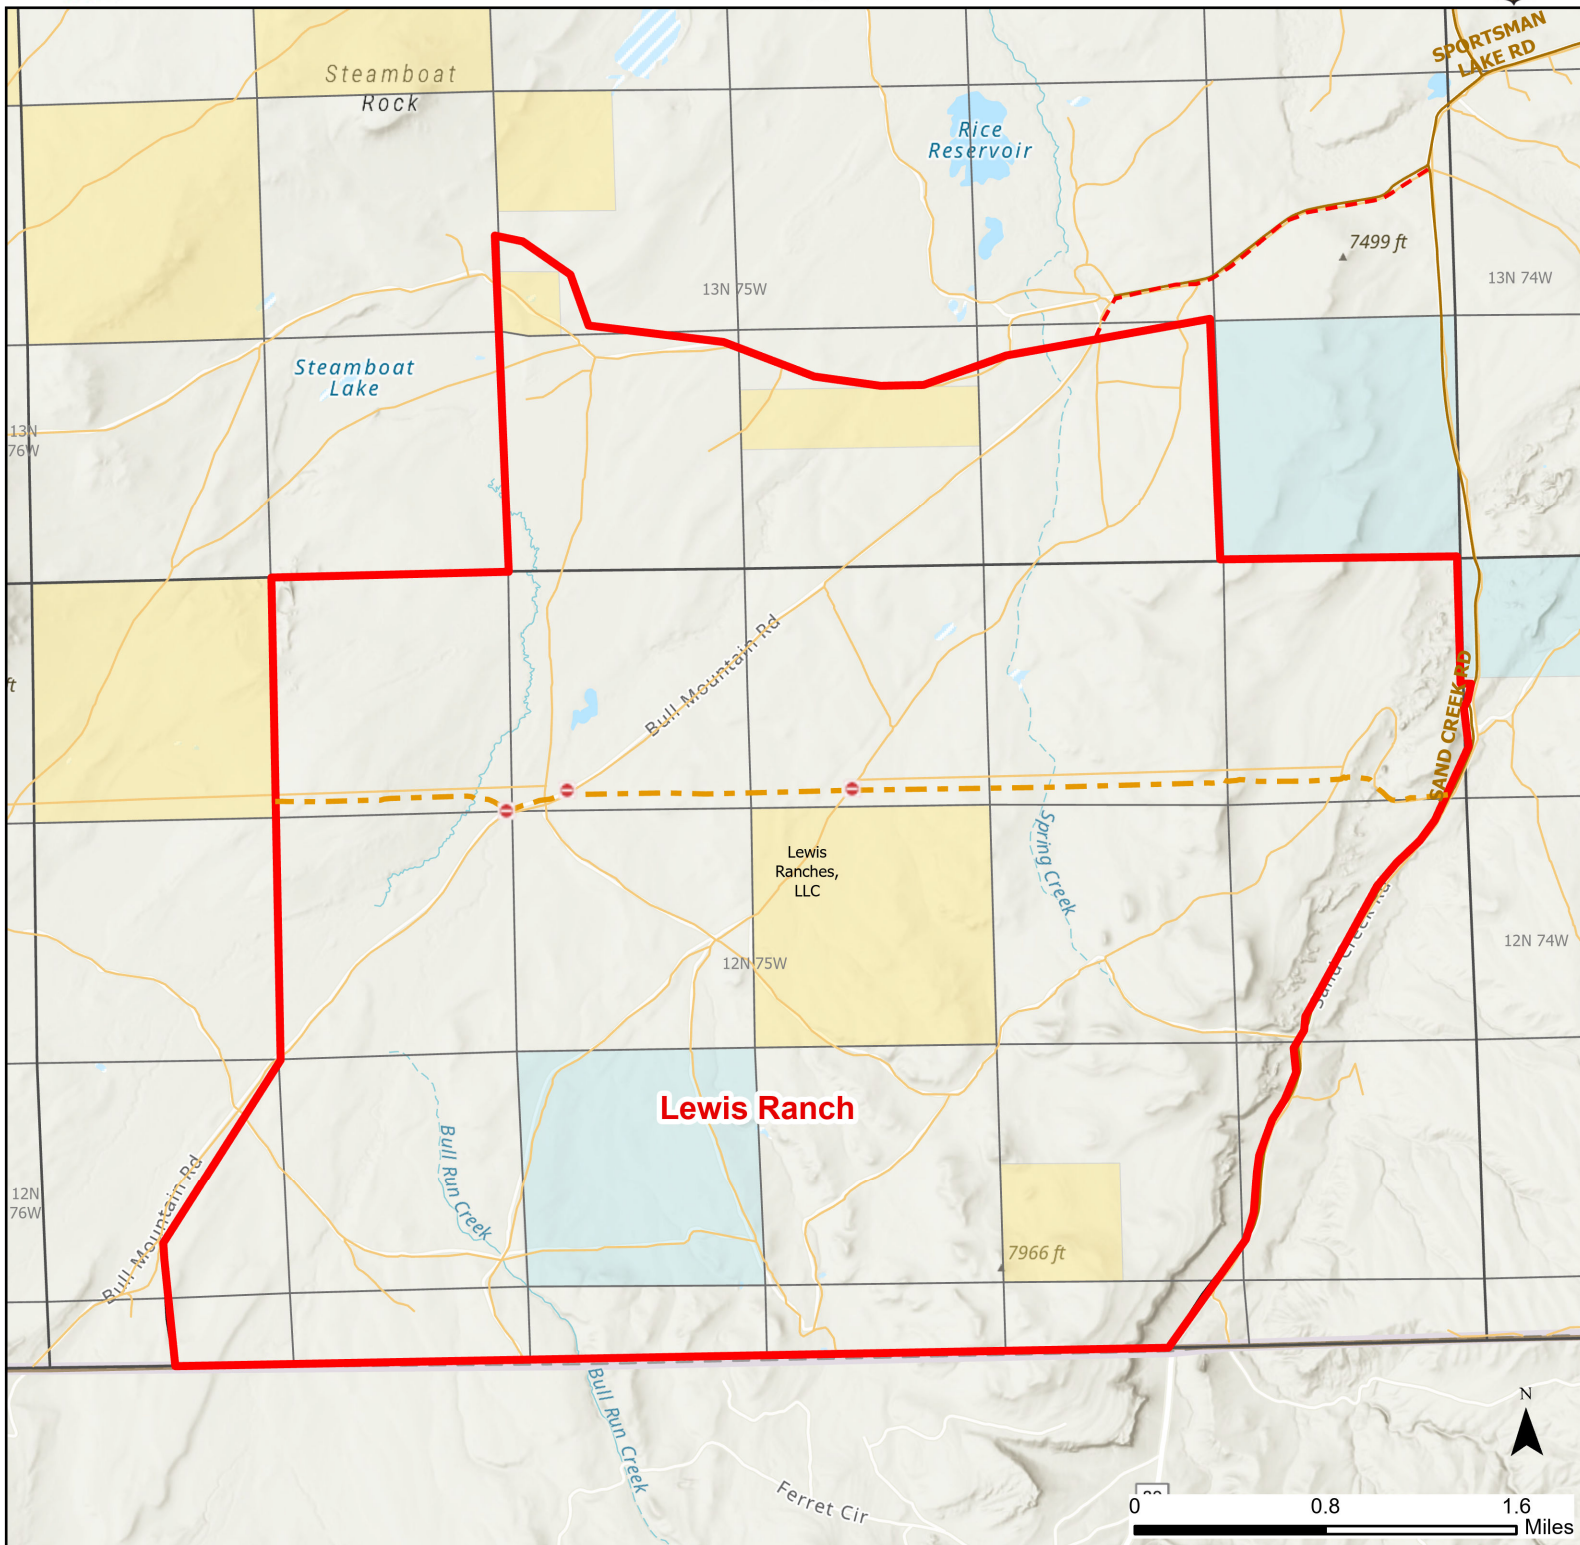

Lewis Ranch Hunter Management Area

2023 Hunt
Season

Parking	Closed Road	Boundary	Limited Range Weapons and Archery	State
Coupon Box	Roads	County Boundaries	Archery Only	DOD
Road Closed	County Boundaries	HMA Ownership	Other	BLM
Open Road	HMA Ownership	CLOSED		Wyoming Game & Fish Dept.
Special Conditions Apply				Forest Service
				Private

Species allowed to hunt: Antlerless Elk

See Ranch Rules for More Information and Restrictions

Hunter Management Area rules apply only to those lands enrolled in the HMA.

This map is for visual use, assistance and general location only, does not represent a survey, and is not to be used for legal conveyance. Hunt Area boundaries are approximate, consult Game and Fish Hunting Regulations for descriptions and restrictions. Access to these private lands for any commercial activity must be gained by contacting the individual landowner(s) directly.